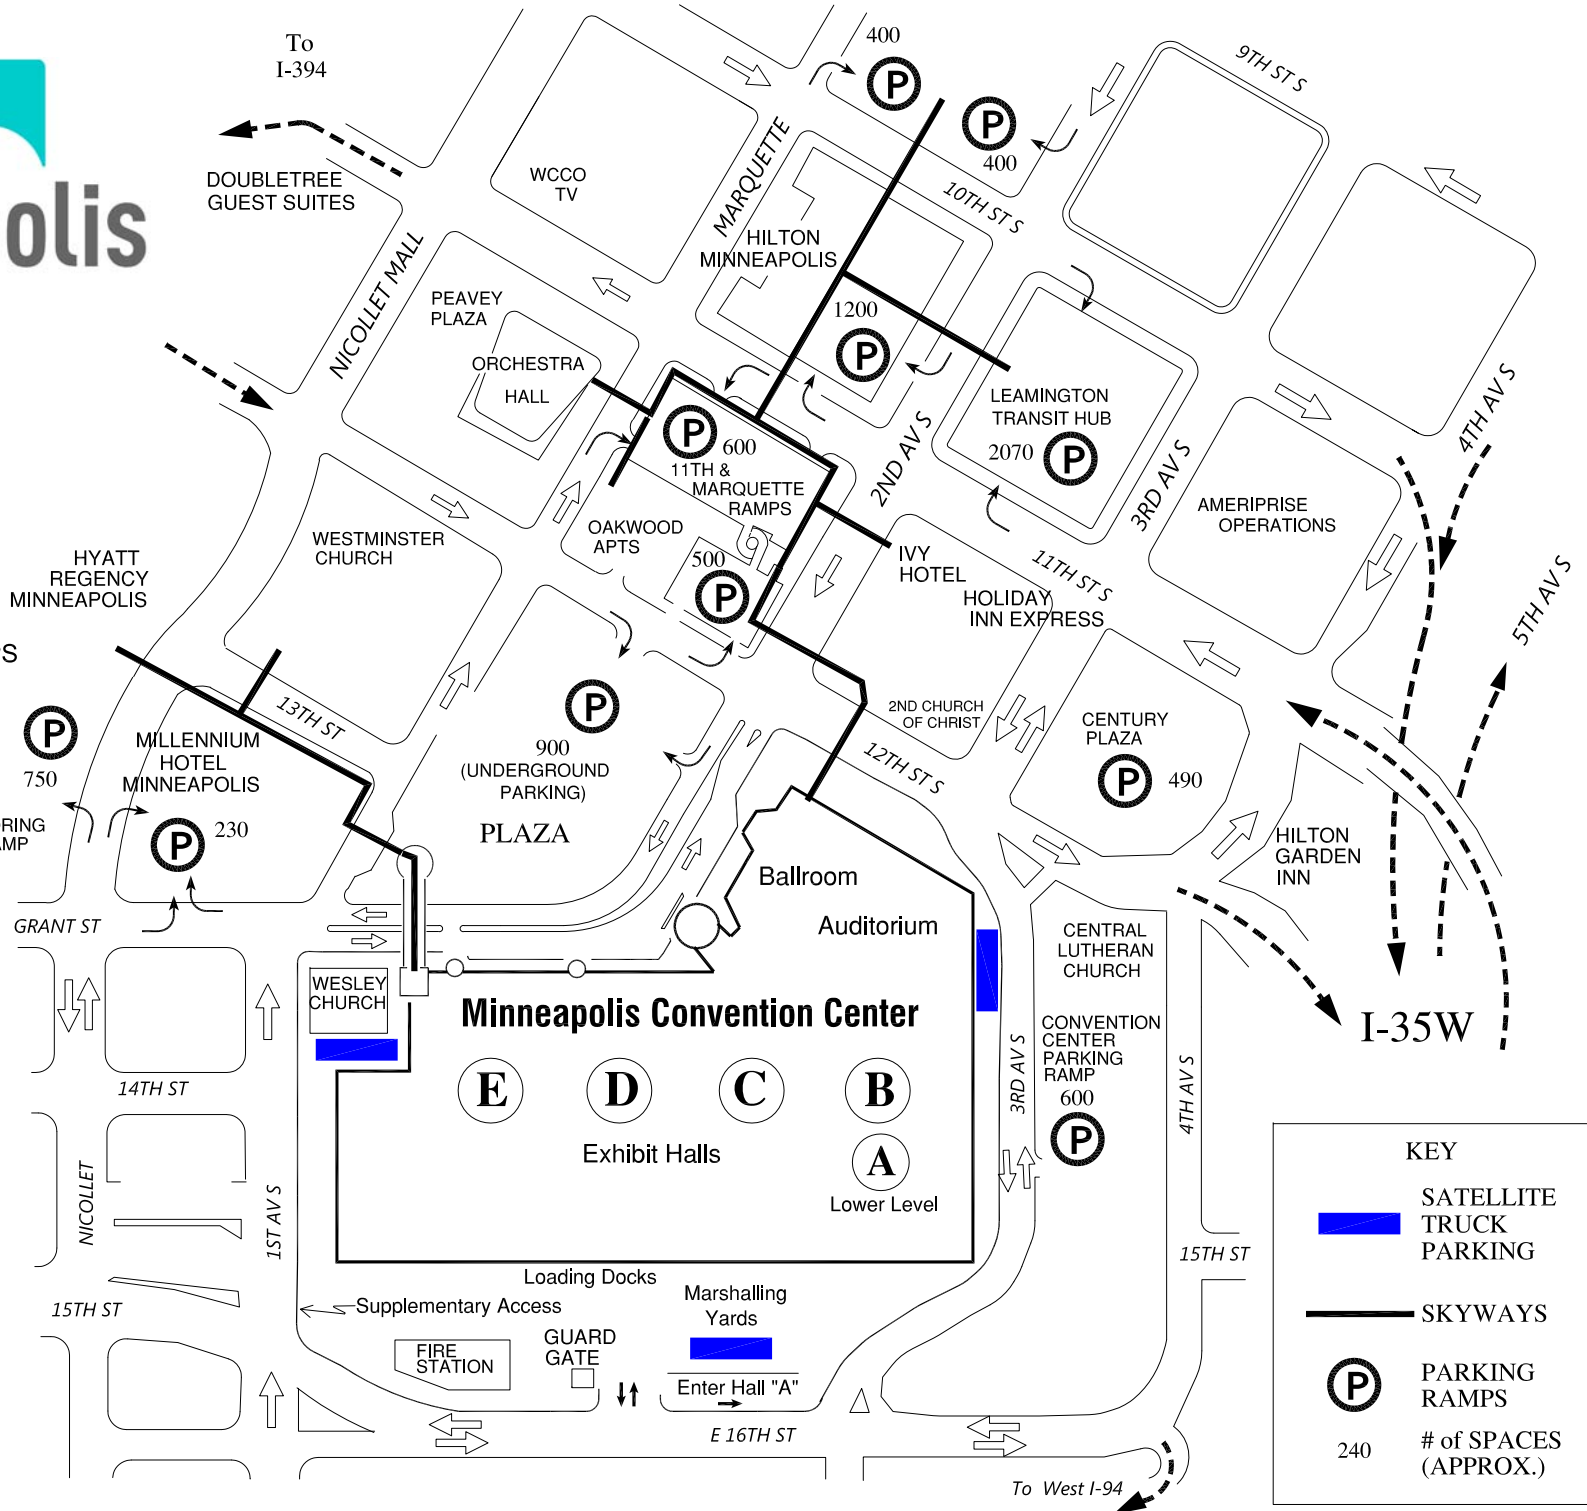

Minneapolis

Convention Center

Parking for Media Satellite Trucks

MUNICIPAL PARKING RAMPS

P
LEAMINGTON (673-9650)
11TH & MARQUETTE (339-2554)
PLAZA (339-9061)
OPEN 6 A.M. - 11 P.M.
OR LATER FOR EVENTS

HILTON RAMP (673-9644)
OPEN 24 HRS/DAY

SKYWAYS ARE OPEN
M-F 6:30a - 10:00p
SAT 9:30a - 8:00p
SUN NOON - 6:00p

Mpls Traffic & Parking Services
January 2013

To West I-94