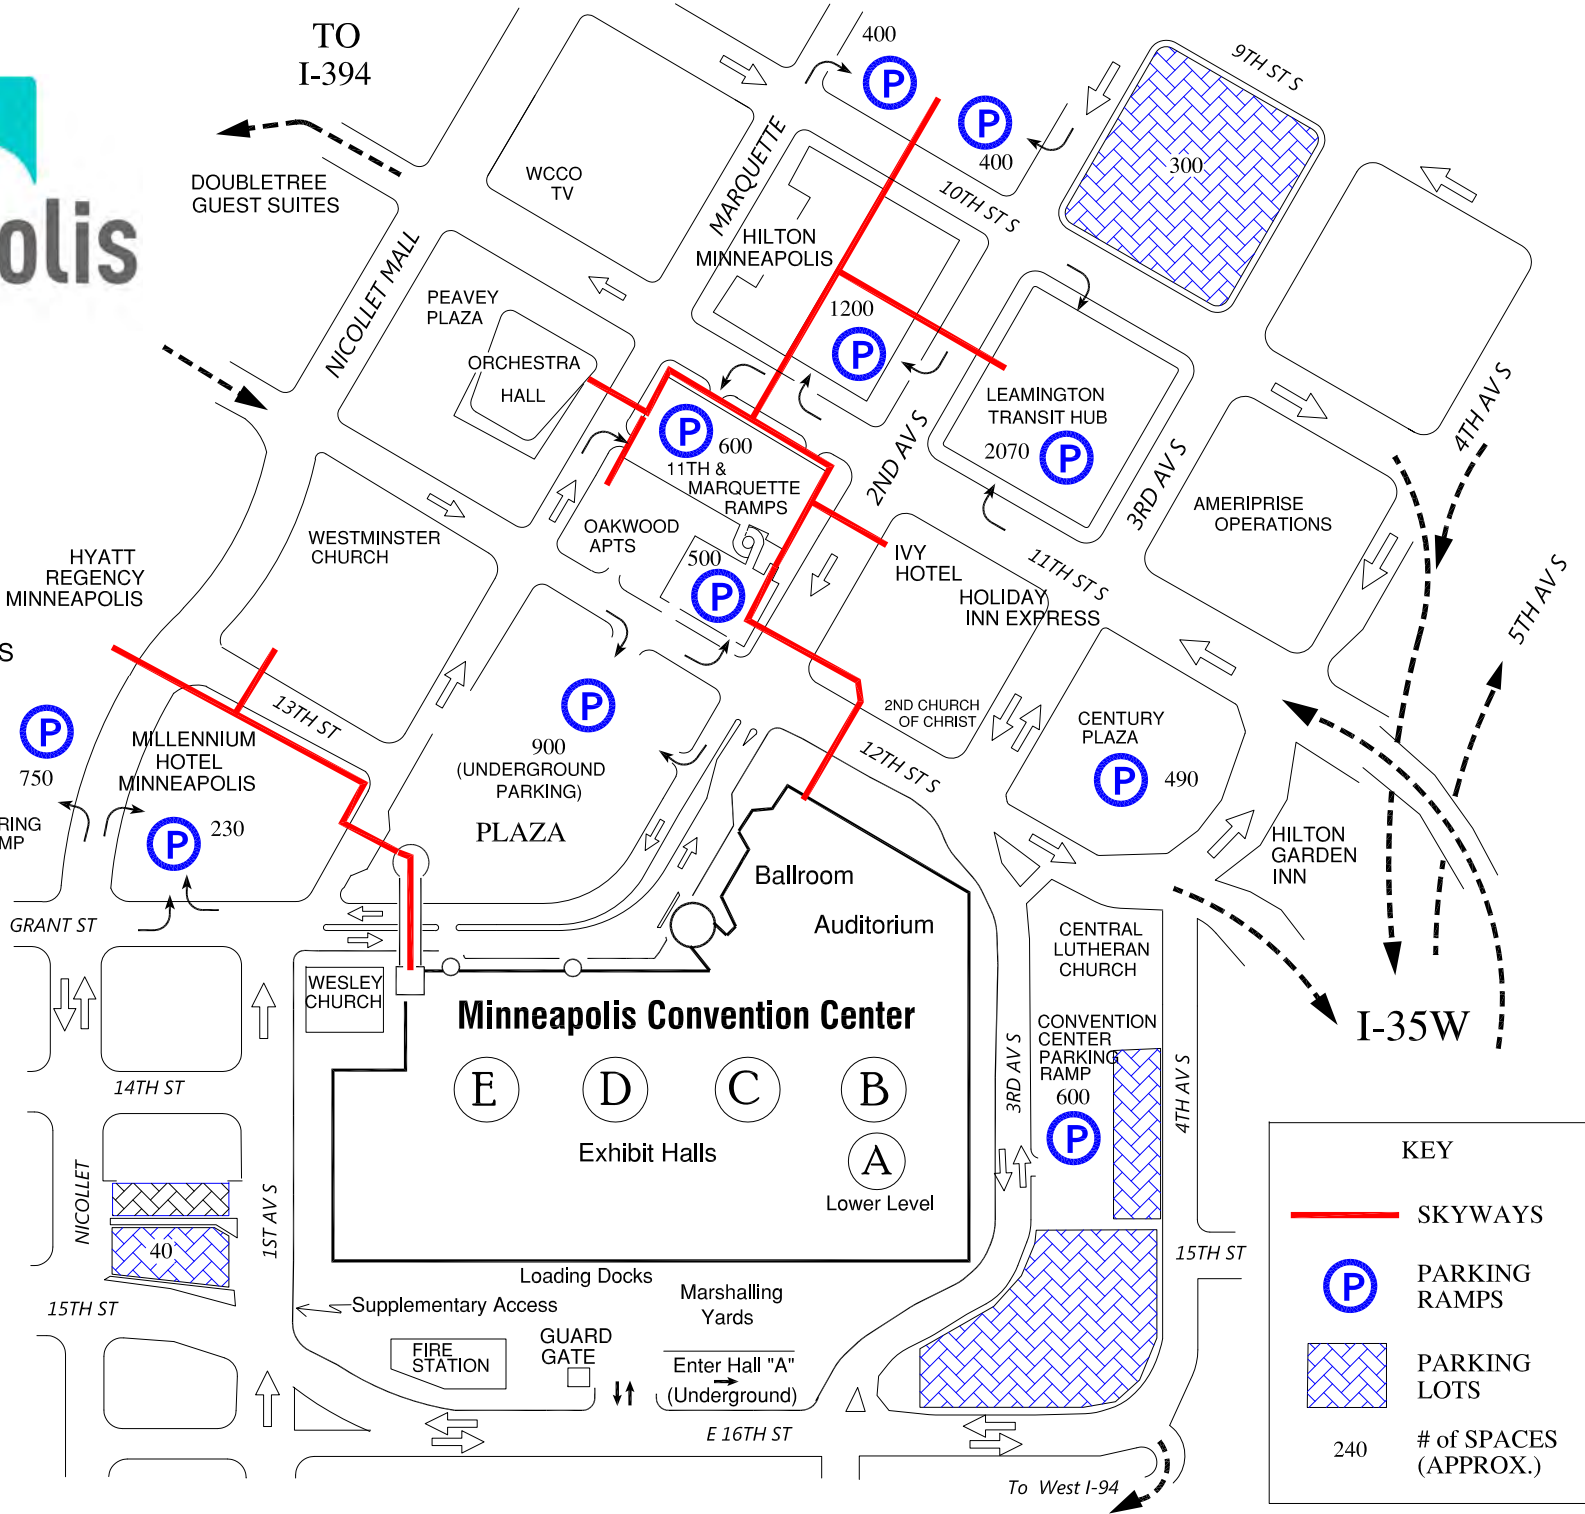

Minneapolis Convention Center

Parking & Skyway System

MUNICIPAL PARKING RAMPS

LEAMINGTON (673-9650)
11TH & MARQUETTE (339-2554)
PLAZA (339-9061)
OPEN 6 A.M. - 11 P.M.
OR LATER FOR EVENTS

OPEN WEEKENDS FOR ALL
EVENTS AT ORCH. HALL
AND CONVENTION CENTER

HILTON RAMP (673-9644)
OPEN 24 HRS/DAY

SKYWAYS ARE OPEN
M-F 6:30a - 10:00p
SAT 9:30a - 8:00p
SUN NOON - 6:00p

Mpls Traffic & Parking Services
January 2013

KEY

SKYWAYS

PARKING RAMPS

PARKING LOTS

of SPACES (APPROX.)