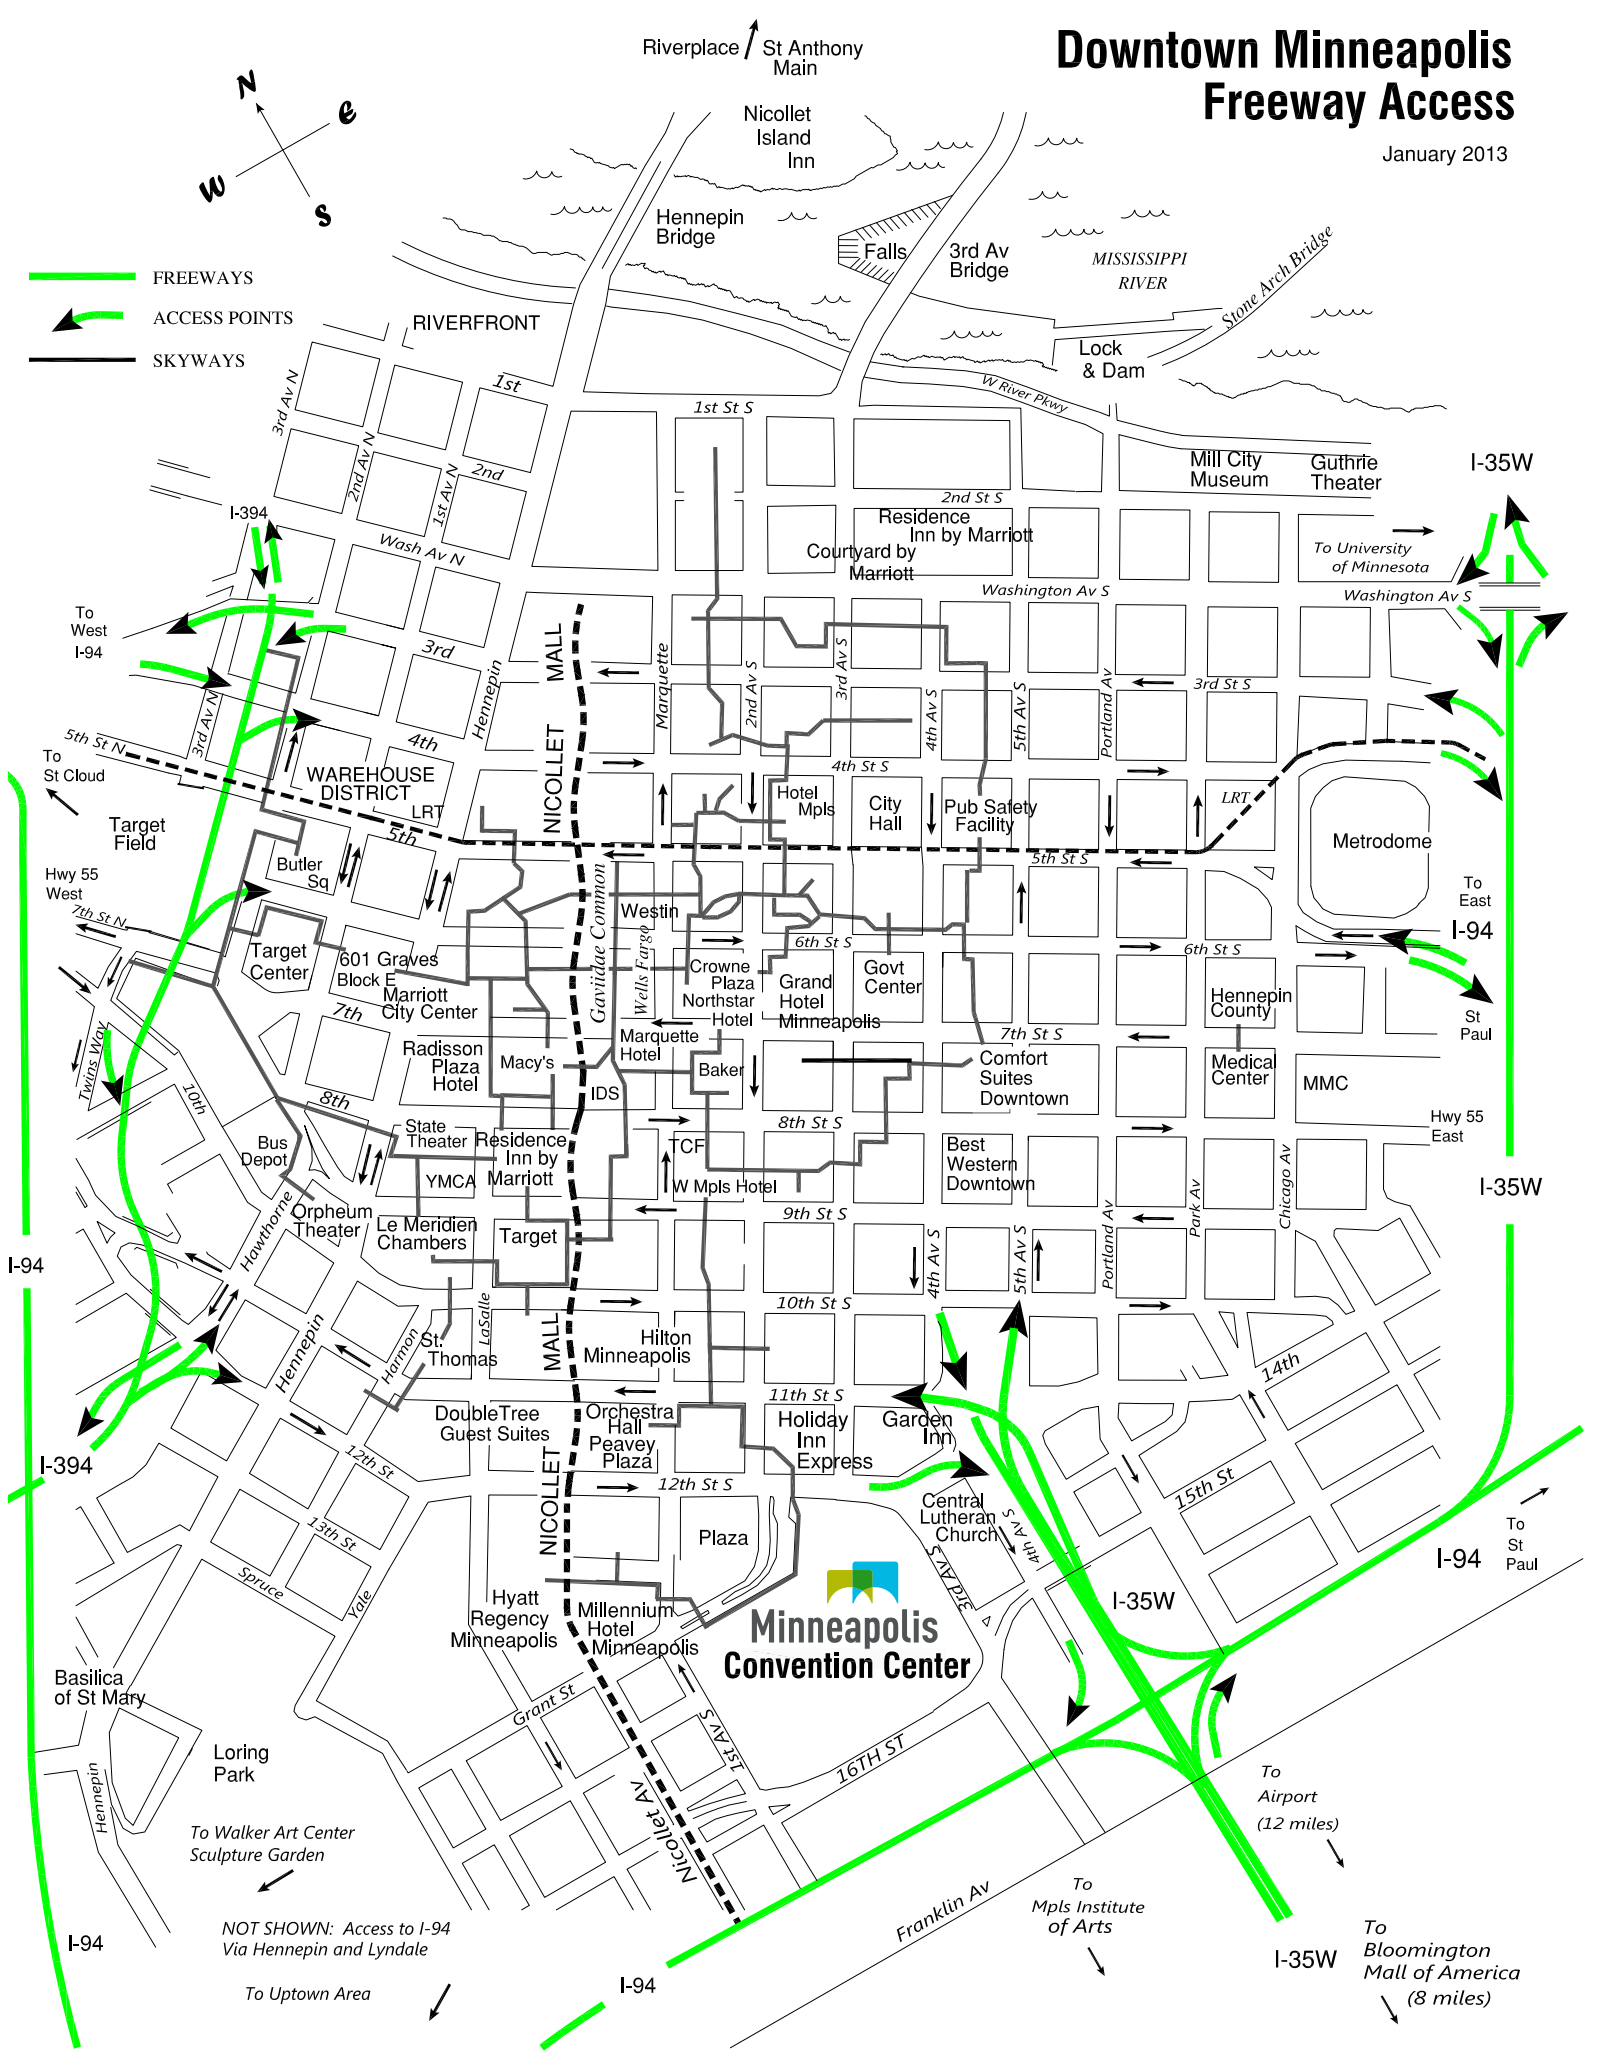

# Downtown Minneapolis Freeway Access

January 2013

NOT SHOWN: Access to I-94 Via Hennepin and Lyndale

To Airport (12 miles)

To Mpls Institute of Arts

To Bloomington Mall of America (8 miles)

To Uptown Area

To St Paul

To St Paul

To University of Minnesota

To West I-94

To St Cloud

Hwy 55 West

I-94

I-394

I-94

I-94

I-35W

I-35W

I-94

I-35W

I-94

I-35W